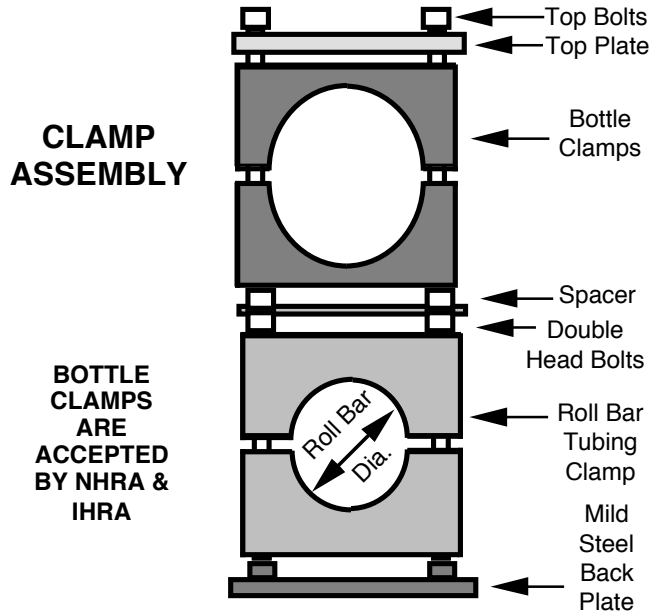

**Air Bottle Clamps**  
**Model: AB10C-1/4**  
**Fits 1 1/4" Rollbar & 10oz Bottle**

413 West Elm Street - Sycamore, IL 60178  
 (866)248-6357 - autometer.com - service@autometer.com

**Air Bottle Clamps**  
**Model: AB10C-1/4**  
**Fits 1 1/4" Rollbar & 10oz Bottle**

413 West Elm Street - Sycamore, IL 60178  
 (866)248-6357 - autometer.com - service@autometer.com

**Air Bottle Clamps**  
**Model: AB10C-1/4**  
**Fits 1 1/4" Rollbar & 10oz Bottle**

413 West Elm Street - Sycamore, IL 60178  
 (866)248-6357 - autometer.com - service@autometer.com

**Air Bottle Clamps**  
**Model: AB10C-1/4**  
**Fits 1 1/4" Rollbar & 10oz Bottle**

413 West Elm Street - Sycamore, IL 60178  
 (866)248-6357 - autometer.com - service@autometer.com