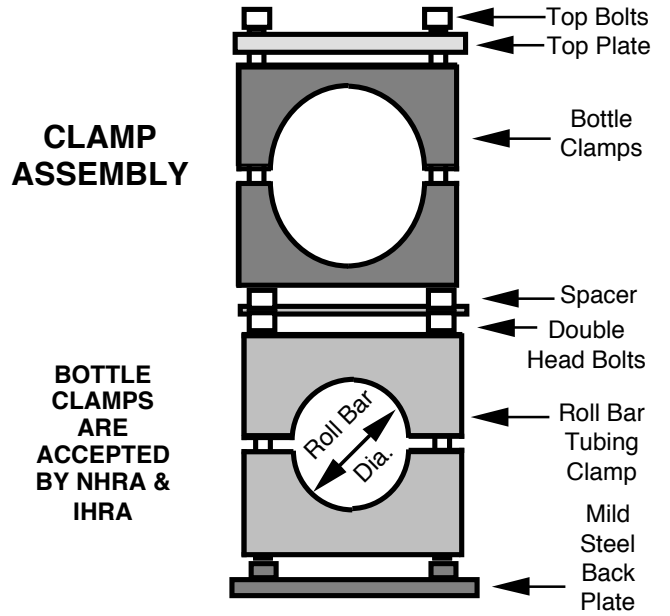

**Air Bottle Clamps**  
**Model: AB10C-1/4**  
**Fits 1 1/4" Rollbar & 10oz Bottle**

413 West Elm Street - Sycamore, IL 60178  
 (866)248-6357 - autometer.com - service@autometer.com

**Air Bottle Clamps**  
**Model: AB10C-1/4**  
**Fits 1 1/4" Rollbar & 10oz Bottle**

413 West Elm Street - Sycamore, IL 60178  
 (866)248-6357 - autometer.com - service@autometer.com

**Air Bottle Clamps**  
**Model: AB10C-1/4**  
**Fits 1 1/4" Rollbar & 10oz Bottle**

413 West Elm Street - Sycamore, IL 60178  
 (866)248-6357 - autometer.com - service@autometer.com

**Air Bottle Clamps**  
**Model: AB10C-1/4**  
**Fits 1 1/4" Rollbar & 10oz Bottle**

413 West Elm Street - Sycamore, IL 60178  
 (866)248-6357 - autometer.com - service@autometer.com