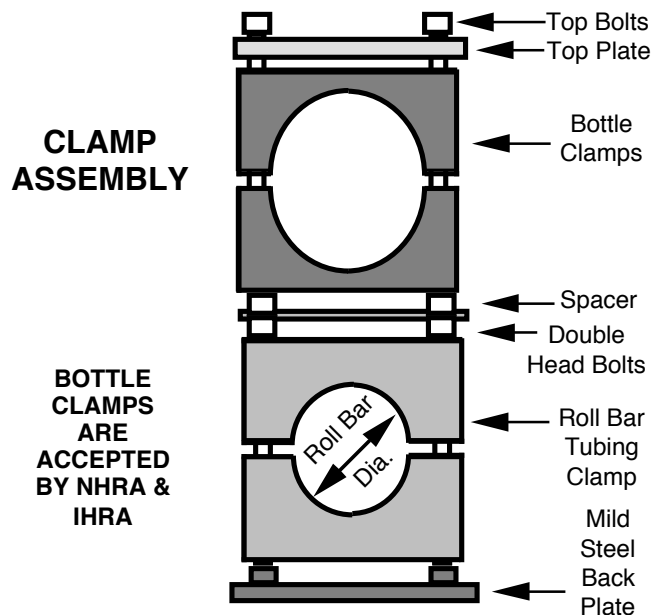

**Air Bottle Clamps**  
**Model: AB10C-1/4**  
**Fits 1 1/4" Rollbar & 10oz Bottle**

413 West Elm Street - Sycamore, IL 60178  
 (866)248-6357 - autometer.com - service@autometer.com

**Air Bottle Clamps**  
**Model: AB10C-1/4**  
**Fits 1 1/4" Rollbar & 10oz Bottle**

413 West Elm Street - Sycamore, IL 60178  
 (866)248-6357 - autometer.com - service@autometer.com

**Air Bottle Clamps**  
**Model: AB10C-1/4**  
**Fits 1 1/4" Rollbar & 10oz Bottle**

413 West Elm Street - Sycamore, IL 60178  
 (866)248-6357 - autometer.com - service@autometer.com

**Air Bottle Clamps**  
**Model: AB10C-1/4**  
**Fits 1 1/4" Rollbar & 10oz Bottle**

413 West Elm Street - Sycamore, IL 60178  
 (866)248-6357 - autometer.com - service@autometer.com