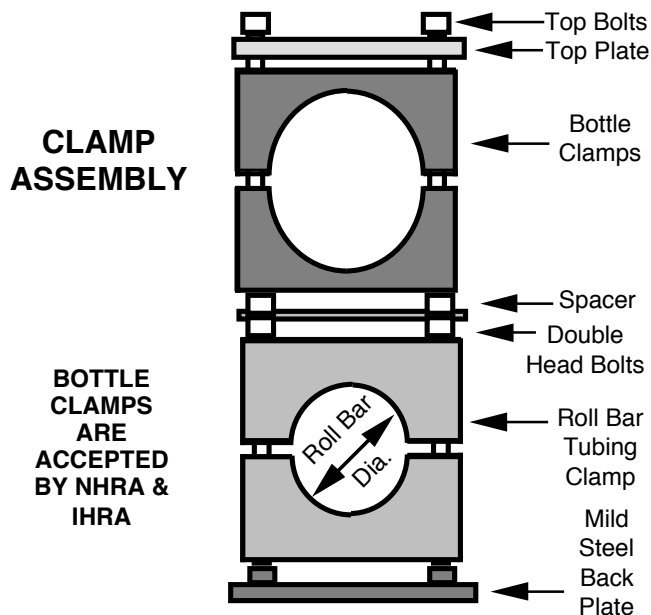

**Air Bottle Clamps**  
**Model: AB10C-1/4**  
**Fits 1 1/4" Rollbar & 10oz Bottle**

413 West Elm Street - Sycamore, IL 60178  
 (866)248-6357 - autometer.com - service@autometer.com

**Air Bottle Clamps**  
**Model: AB10C-1/4**  
**Fits 1 1/4" Rollbar & 10oz Bottle**

413 West Elm Street - Sycamore, IL 60178  
 (866)248-6357 - autometer.com - service@autometer.com

**Air Bottle Clamps**  
**Model: AB10C-1/4**  
**Fits 1 1/4" Rollbar & 10oz Bottle**

413 West Elm Street - Sycamore, IL 60178  
 (866)248-6357 - autometer.com - service@autometer.com

**Air Bottle Clamps**  
**Model: AB10C-1/4**  
**Fits 1 1/4" Rollbar & 10oz Bottle**

413 West Elm Street - Sycamore, IL 60178  
 (866)248-6357 - autometer.com - service@autometer.com